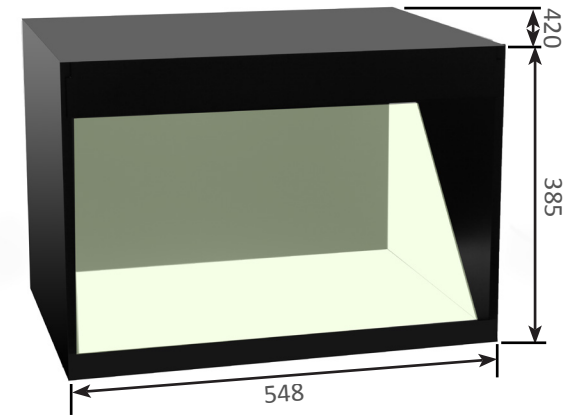

## Specifications

- Power Consumption: 50W (Max) < 1W (Deep st.by.) < 5W (St.by.)
- Power input: 90~264 Vac, 50/60Hz
- Screen size: 23", 16:9
- Resolution: Full HD 1920 X 1080p
- Content: WMV, MP4, AVI, MPEG1/2/4, H.264, VC-1 are supported
- Sound out: 2 x 10W
- Spotlight: adjustable from 0 to 8W or automatic control by movie
- Input: 1 x HDMI , 1 x SD slot
- SD card: Minimum class 4 - maximum 32Gbyte
- Network: RJ45

## Measurements

WxHxD: 548 x 385 x 420 mm

Weight: 15 kg