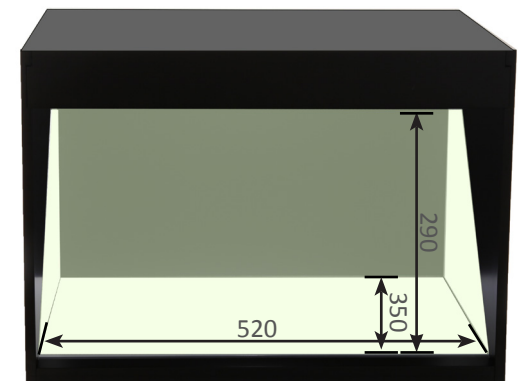

## Specifications

- Power Consumption: 50W (Max) < 1W (Deep st.by.) < 5W (St.by.)
- Power input: 90~264 Vac, 50/60Hz
- Screen size: 23", 16:9
- Resolution: Full HD 1920 X 1080p
- Content: WMV, MP4, AVI, MPEG1/2/4, H.264, VC-1 are supported
- Sound out: 2 x 10W
- Spotlight: adjustable from 0 to 8W or automatic control by movie
- Input: 1 x HDMI , 1 x SD slot
- SD card: Minimum class 4 - maximum 32Gbyte
- Network: RJ45

## Measurements

WxHxD: 548 x 385 x 420 mm

Weight: 15 kg